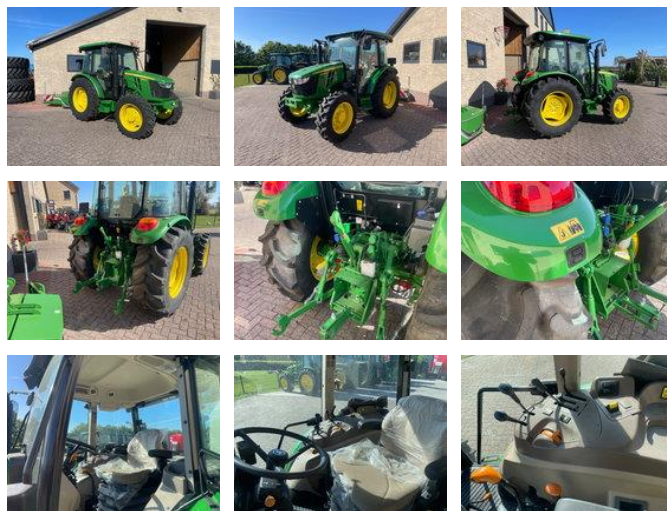

John Deere 5067E

General features

Brand	John Deere
Subcategory	Farm tractor
Hourmeter reading	25
Condition	Used

John Deere 5067E

Technical specifications

Engine output

70hp

Accessories