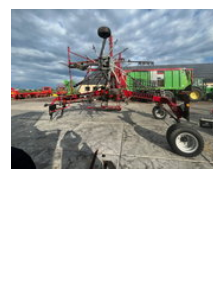

Kongskilde R+760

General features

Brand	Kongskilde
Subcategory	Rake
Construction year	2020
Condition	Used

Kongskilde R+760

Accessories