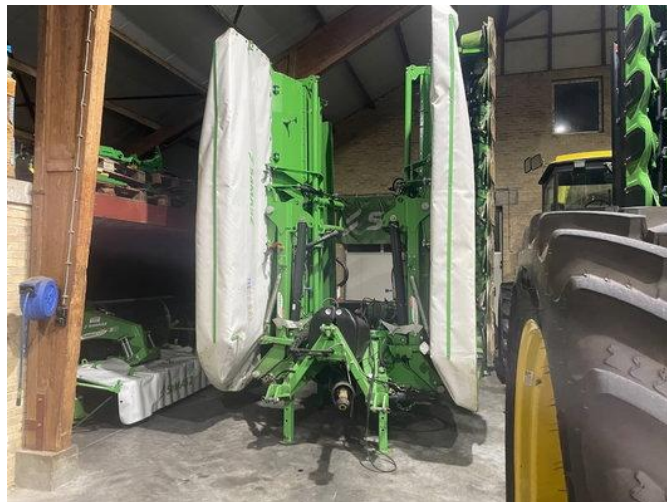

Samasz KDD 941 STH & KDF 301S

General characteristics

Brand	Samasz
Subcategory	Mowers
Year of construction	2023
Condition	Used

Samasz KDD 941 STH & KDF 301S

Accessories