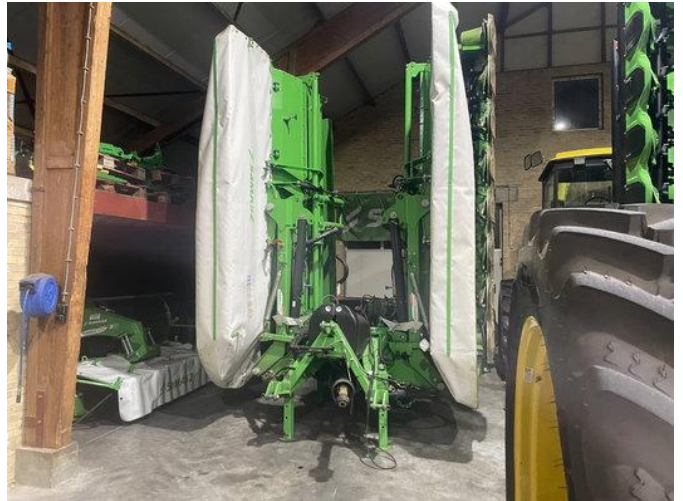

## Samasz KDD 941 STH & KDF 301S

### General features

Brand	Samasz
Subcategory	Mowers
Construction year	2023
Condition	Used